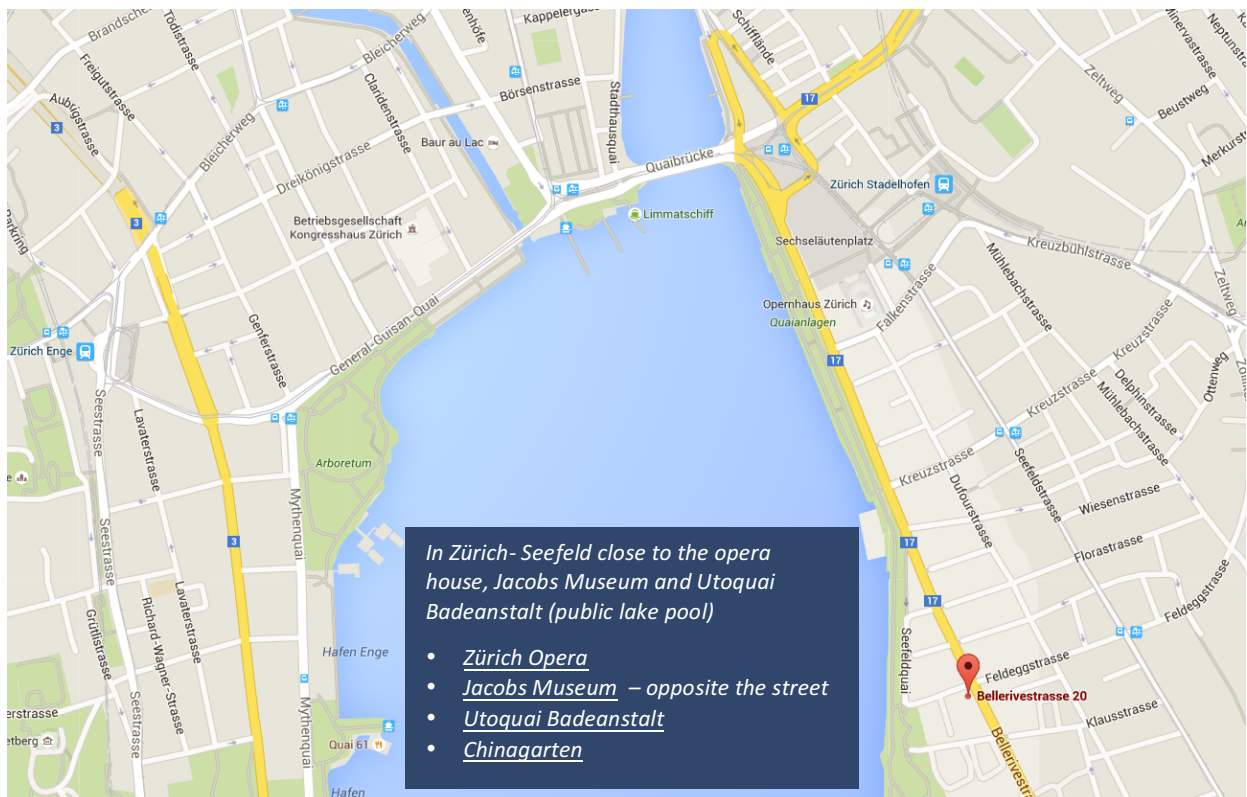

Map directions to –

Marmot Investment Office AG

- ★ Main Office: Zürich
- 📍 Address: Bellerivestrasse 20, 8008 Zürich
- Entrance: The building has 3 entrances – pls. enter the entrance on Bellerivestrasse facing South/ direction Küsnacht

Map directions by public transport from city of Zürich, Bellevue:

Take the train to "Zürich Stadelhofen" or the tram line 4 or 2 or to "Feldeggstrasse" direction Bahnhof Tiefenbrunnen.

Map directions from airport of Zürich to office:

S-16 Zurich- airport to Zurich-Stadelhofen, then tram 2 from Opera to Feldeggstrasse (approx. 26 minutes) direction Bahnhof Tiefenbrunnen

S-2 from Zurich- airport to Zurich HB, then tram 4 from Zurich/Sihlquai HB to Feldeggstrasse (approx. 31 minutes) direction Bahnhof Tiefenbrunnen

Map directions by car

There are parking lots on Seefeldquai for 4 hours. Then please use Seefeldquai 17, 8008 as navigation address. Also various public parking garages are close by as Feldegg- Garage or Utoquai- Garage (links below)